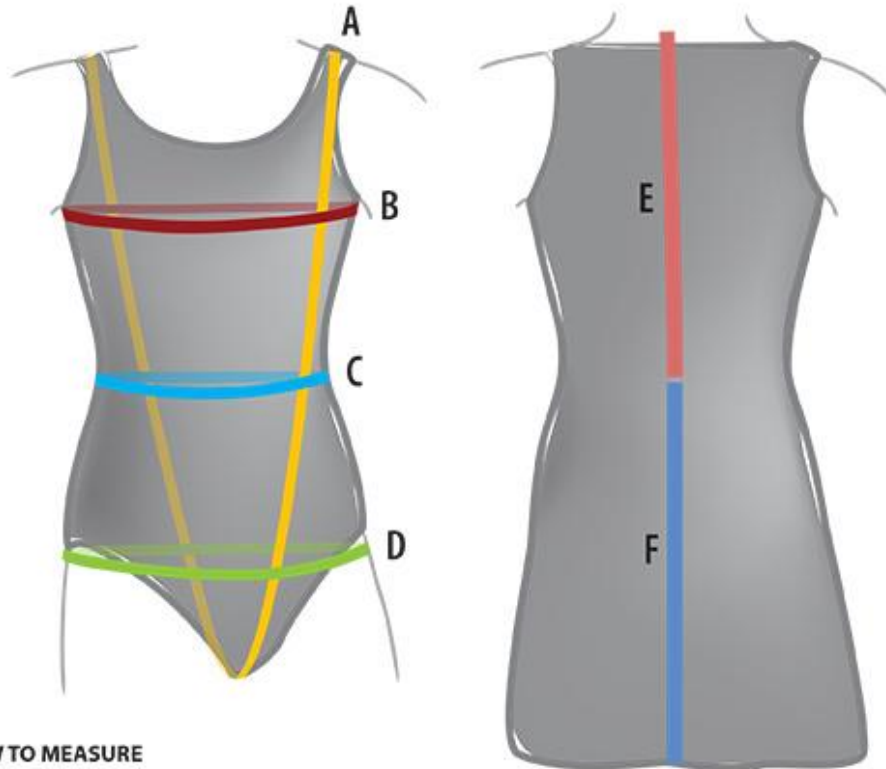

Motionwear Size Chart

(Measurements are in inches)

With dance, cheer or gymnastics apparel, a great fit ensures that you can excel in your practices and performances. That's why we strongly encourage you to take the time to take your measurements before placing your order. (Please note that measurements listed below are in inches!)

Dance Leotards, Tops, Bottoms, UnderWears, & Performance

HOW TO SIZE WITH A FIT KIT

Measure HOW TO MEASURE

A. Girth: Measure from the center of the shoulder, down the front, through the legs, and up the back to the starting point on the opposite shoulder.

B. Bust/Chest: With arms down, measure around the fullest part of the chest.

C. Waist: Measure around the body at the natural waistline.

D. Hips: Measure around the body at the fullest part of the seat.

E. Back Length: Measure from the most prominent bone at the base of the neck to the natural waistline.

F. Skirt Length: Measure from natural waistline to desired skirt length.

E+F. Dress Length: Measure from the most prominent bone at the base of the neck to desired dress length.